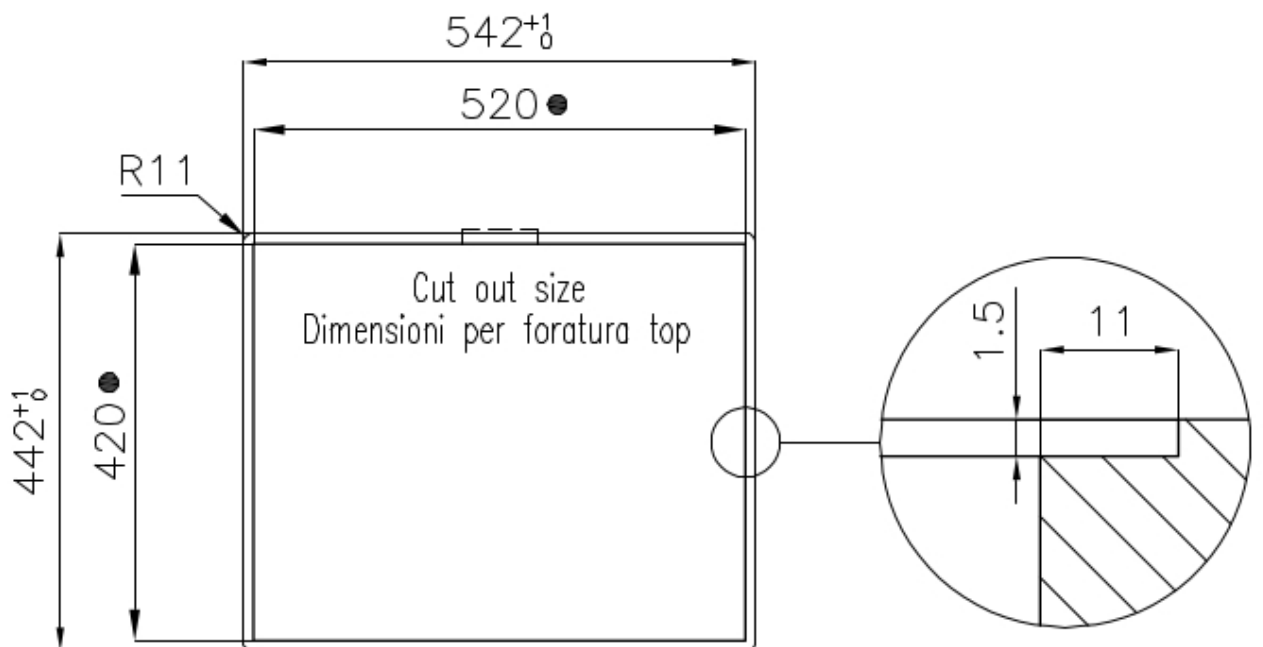

- Built-in cut out for FTS – Foratura per installazione FTS

OPTIONAL ACCESSORIES